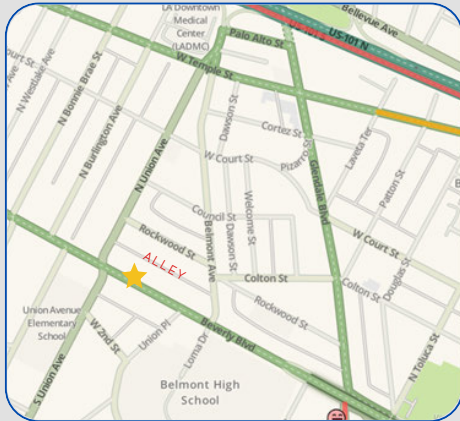

1671 BEVERLY BLVD. | LOS ANGELES, CA 90026

213.318.5779 OR ASANDOVAL@GSCHOMELESS.ORG FOR MORE INFORMATION

1671 BEVERLY BOULEVARD | LOS ANGELES, CA 90026

Parking (@ Solid Rock Church) and Entrance are accessible through the alley that is located north of Beverly Boulevard, in between Beverly Blvd. and Rockwood St.